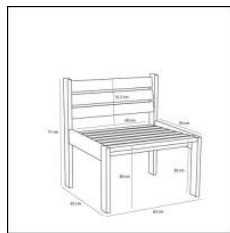

Gross weight (g)	7.999
Master box length (cm)	75
Master box width (cm)	64
Master box height (cm)	20
Product box length (cm)	75
Product box width (cm)	64
Product box height (cm)	20
Seat height (cm)	38
Seat depth (cm)	50
Max. weight on seat (kg)	150
Armrest height	39

Cleaning

Spot cleaning	Water on cloth
Machine washing	30
Tumble dry	Yes
Can be bleached	No
Ironing	Medium
Dry clean only	No
Removable cover	Yes
Care & Maintenance	https://products.hubsch-interior.com/cm_en-142105

Production

Usability

Use	For extended longevity, we recommend covering the outdoor furniture during winter season.

Available content

Image link

Image link

<https://images.hubsch-interior.com/?images=142105&account=PIM&mode=getFiles>

Click the link above to download all photo content for this product.

Images

The following photo content is available for this product.