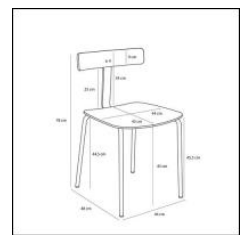

EAN

EAN	5712772151389
Tariff	94038200

Materials

Materials	Iron, MDF, Oak veneer
FSC	Yes

Colour

Colour	Green, Natural
Pantone	4485 U

Dimensions

Size	44x48xh78cm
Net weight (g)	6.000
Gross weight (g)	8.000
Master box length (cm)	52
Master box width (cm)	52
Master box height (cm)	48

Product box length (cm)	62
Product box width (cm)	54
Product box height (cm)	86
Seat height (cm)	45
Seat depth (cm)	43
Max. weight on seat (kg)	110
Armrest height	45

Cleaning

Spot cleaning	Soft damp cloth
Care & Maintenance	https://products.hubsch-interior.com/cm_en-422106

Production

Available content

Image link

Image link

<https://images.hubsch-interior.com/?images=422106&account=PIM&mode=getFiles>

Click the link above to download all photo content for this product.

Images

The following photo content is available for this product.