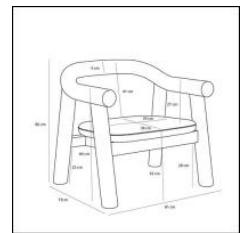

Gross weight (g)	22.300
Master box length (cm)	83
Master box width (cm)	74
Master box height (cm)	80
Product box length (cm)	83
Product box width (cm)	74
Product box height (cm)	80
Seat height (cm)	42
Seat depth (cm)	59
Max. weight on seat (kg)	220
Armrest height	66

Cleaning

Spot cleaning	Soft damp cloth
Machine washing	No
Tumble dry	No
Can be bleached	No
Ironing	Low
Dry clean only	No
Removable cover	No
Care & Maintenance	https://products.hubsch-interior.com/cm_en-422111

Production

Usability

Use	Indoor

Available content

Image link

Image link

<https://images.hubsch-interior.com/?images=422111&account=PIM&mode=getFiles>
Click the link above to download all photo content for this product.

Images

The following photo content is available for this product.