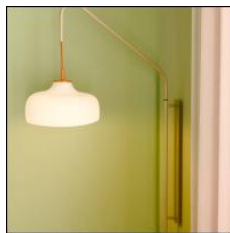

Available content

Image link

Image link

<https://images.hubsch-interior.com/?images=962101&account=PIM&mode=getFiles>

Click the link above to download all photo content for this product.

Images

The following photo content is available for this product.