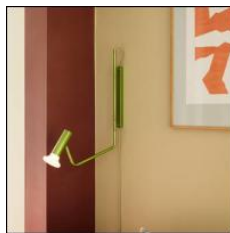

Master box width (cm)	37
Master box height (cm)	26
Product box length (cm)	35
Product box width (cm)	12
Product box height (cm)	71

Cleaning

Lighting/Electricity

Wattage (W)	3,0
Socket	G9
IP Class	IP20
Plug type	C
Connection	With wire/plug
Incl. Bulb	No
Dimmable	No
CE approved	Yes
Cable length (cm)	200
Wire colour	Grey

Production

Handmade	Yes

Available content

Image link

Image link

<https://images.hubsch-interior.com/?images=961906&account=PIM&mode=getFiles>

Click the link above to download all photo content for this product.

Images

The following photo content is available for this product.