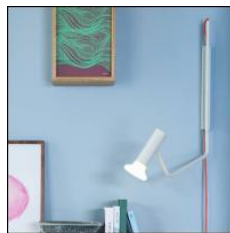

Master box height (cm)	26
Product box length (cm)	35
Product box width (cm)	13
Product box height (cm)	26
Reversible	Yes

Cleaning

Spot cleaning   Soft damp cloth

Production

Available content

Image link

Image link

<https://images.hubsch-interior.com/?images=881932&account=PIM&mode=getFiles>

Click the link above to download all photo content for this product.

Images

The following photo content is available for this product.