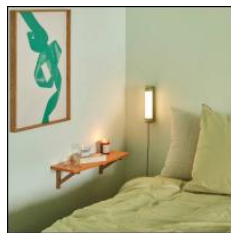

Master box width (cm)	6
Master box height (cm)	54
Product box length (cm)	74
Product box width (cm)	6
Product box height (cm)	54
Reversible	Yes

Cleaning

Spot cleaning   Soft damp cloth

Production

Available content

Image link

Image link

<https://images.hubsch-interior.com/?images=881928&account=PIM&mode=getFiles>

Click the link above to download all photo content for this product.

Images

The following photo content is available for this product.