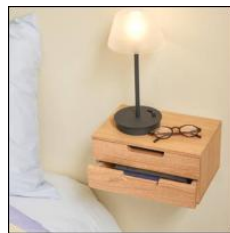

Master box height (cm)	18
Product box length (cm)	33
Product box width (cm)	23
Product box height (cm)	18
Max. weight per shelf (kg)	2
Distance between shelves (cm)	0

Cleaning

Spot cleaning   Soft damp cloth

Production

Available content

Image link

Image link

<https://images.hubsch-interior.com/?images=881901&account=PIM&mode=getFiles>
Click the link above to download all photo content for this product.

Images

The following photo content is available for this product.