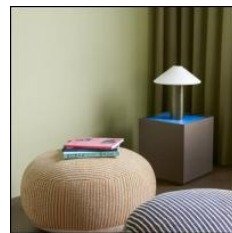

Master box height (cm)	43
Product box length (cm)	82
Product box width (cm)	72
Product box height (cm)	43

Cleaning

Spot cleaning	Soft damp cloth
Machine washing	No
Tumble dry	No
Can be bleached	No
Ironing	No
Dry clean only	No

Production

Handmade	Yes

Available content

Image link

Image link

<https://images.hubsch-interior.com/?images=701901&account=PIM&mode=getFiles>

Click the link above to download all photo content for this product.

Images

The following photo content is available for this product.