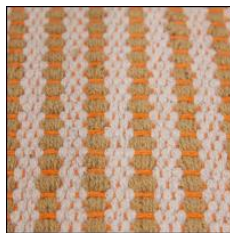

Master box height (cm)	43
Product box length (cm)	82
Product box width (cm)	72
Product box height (cm)	43

Cleaning

Spot cleaning	Soft damp cloth
Machine washing	No
Tumble dry	No
Can be bleached	No
Ironing	No
Dry clean only	No

Production

Handmade	Yes

Available content

Image link

Image link

<https://images.hubsch-interior.com/?images=701901&account=PIM&mode=getFiles>

Click the link above to download all photo content for this product.

Images

The following photo content is available for this product.