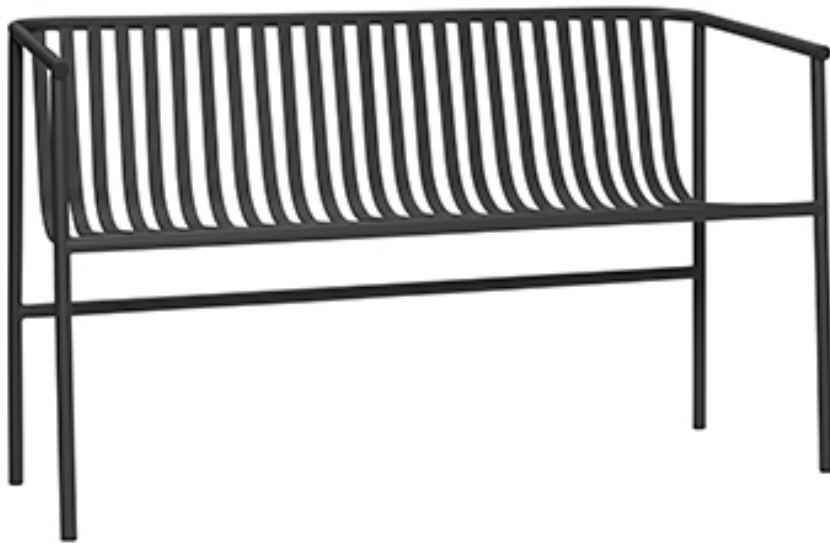

Villa Outdoor Bench Black

PRODUCT FACT SHEET

Villa Outdoor Bench Black

Step outside and invite yourself outdoors with the Villa Outdoor Bench. Crafted in a striking black metal with a beautiful and graphic shape, this bench transforms your space, making it as cosy as your indoors. Its strong and sturdy coating is designed for longevity. To ensure a long lifetime, cover the bench when not in use and stow away during the colder months. Perfect for long, relaxing evenings or a quick sunny respite.

General

Item number	142001
Collection	Spring/Summer 2012
Regions	EU, ROW, UK, USA

Packaging

Colli	2
Master box qty.	1
Must be assembled	No
Information	Envelope (General)

EAN

EAN	5712772142431
Tariff	94032080

Materials

Materials	Iron
-----------	------

Colour

Colour	Black
--------	-------

Dimensions

Size	133x59xh82cm
Net weight (g)	19.000
Gross weight (g)	20.000
Master box length (cm)	134
Master box width (cm)	60
Master box height (cm)	83
Product box length (cm)	134
Product box width (cm)	60
Product box height (cm)	83

Seat height (cm)	45
Max. weight on seat (kg)	200
Armrest height	73

Cleaning

Production

Usability

Use For extended longevity, we recommend covering the outdoor furniture during winter season.

Available content