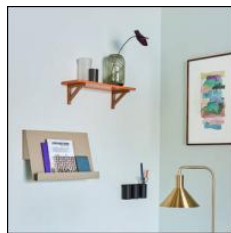

Master box height (cm)	24
Product box length (cm)	59
Product box width (cm)	41
Product box height (cm)	24

Cleaning

Spot cleaning   Water on cloth

Production

Available content

Image link

Image link

<https://images.hubsch-interior.com/?images=021926&account=PIM&mode=getFiles>

Click the link above to download all photo content for this product.

Images

The following photo content is available for this product.