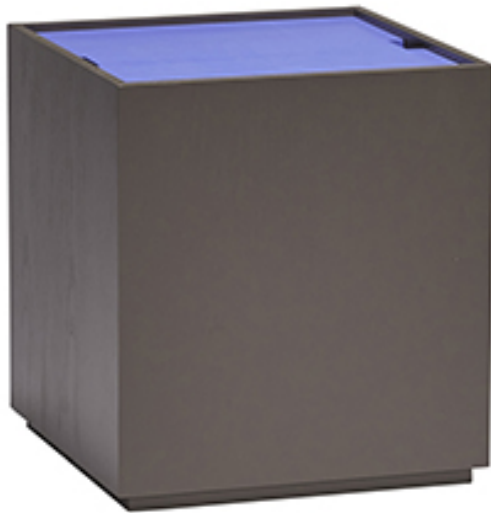

# Vault Side Table/Storage Box

## Vault Side Table/Storage Box Brown/Blue

Meet the Vault Side Table/Storage Box – the perfect addition to your home decor! Made from luxurious FSC-certified ash wood, this multifunctional piece comes in three stunning variants, including a stylish brown and refreshing blue. Its aesthetic design adds a touch of sophistication to any room, while providing extra storage for your everyday essentials. Whether used in the entrance to store shoes and bags, or in a child's room to keep toys organized, this creative multifunction accent is a must-have. Available in other colour variations to suit your personal style. Elevate your space with the Vault Side Table/Storage Box.