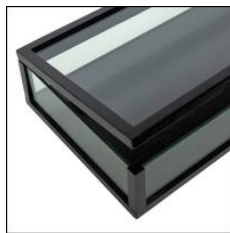

Available content

Image link

Image link

<https://images.hubsch-interior.com/?images=882034&account=PIM&mode=getFiles>

Click the link above to download all photo content for this product.

Images

The following photo content is available for this product.