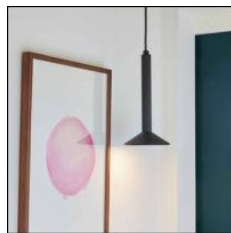

Available content

Image link

Image link

<https://images.hubsch-interior.com/?images=962005&account=PIM&mode=getFiles>

Click the link above to download all photo content for this product.

Images

The following photo content is available for this product.