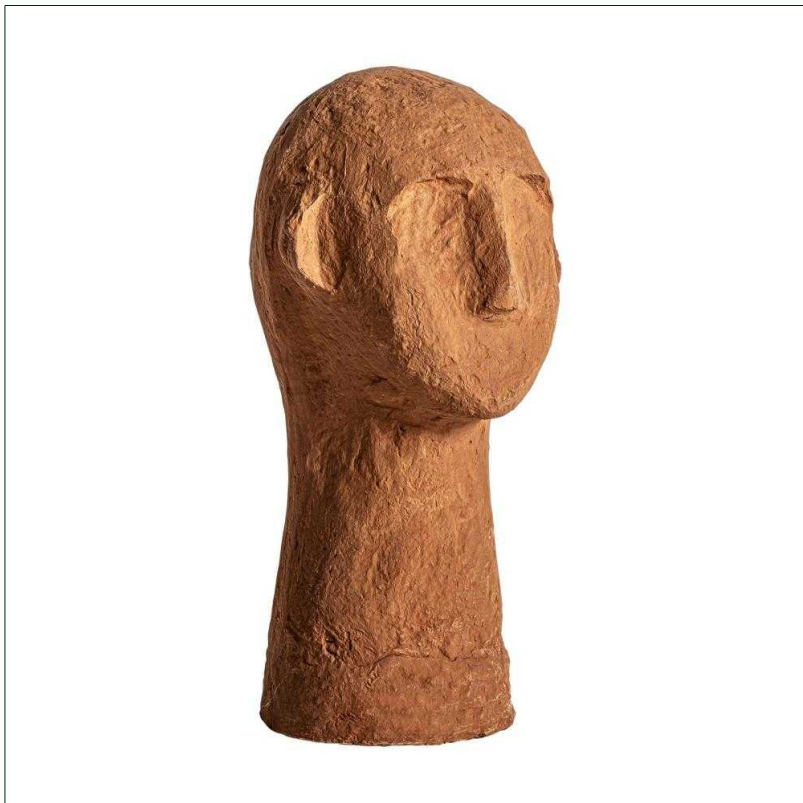

Ref. 35078 JAM BUST

**COMPOSITION**

Paper mache in brown.

DIMENSIONSMeasurements (length x width x height):
19 x 16 x 35 cm.Weight:
1,5 kg.

<u>Packaging</u>	Type	Units/Box	Content	Volume	Length	Wide	High	Weigth (Kg)
	CARTON	1		0.014	21	18	37	1,5