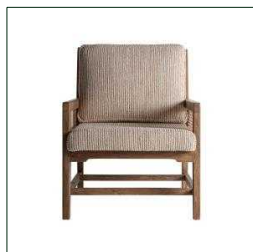

VICAL

Ref. 35200 ROMARAND ARMCHAIR

COMPOSITION

Mango wood in brown, combined with wicker in beige and mdf wood.

DIMENSIONS

Measurements (length x width x height):
68 x 81 x 88 cm.

Weight:
16,4 kg.

Legs dimensions:
3,5X4X29 cm.

Seat size:
60,5X51X12 cm.

Height floor to seat:
45 cm.

Height floor to armrest:
58 cm.

Backrest size:
59X2,5X32 cm.

Supported Weight:
105 kg.

Number of seats:
1

Detachable parts:
backrest

Included:
Cushion.