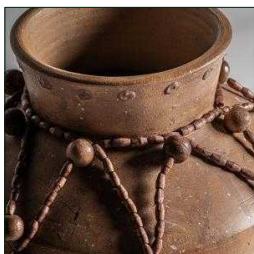

Ref. 35088 ADIB VASE

**COMPOSITION**

Terracotta in brown tones.

DIMENSIONSMeasurements (length x width x height):
30 x 30 x 56 cm.Weight:
7,1 kg.

<u>Packaging</u>	Type	Units/Box	Content	Volume	Length	Wide	High	Weigth (Kg)
	CARTON	1	PRODUCT	0.09	38	37	64	8,5