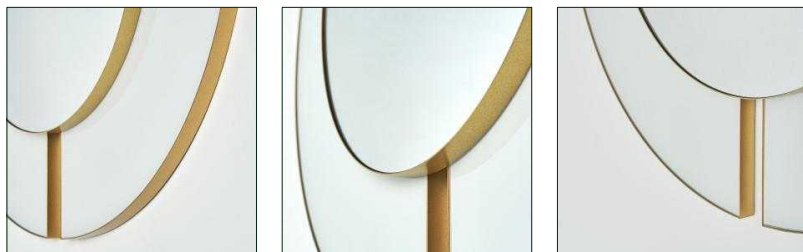

VICAL

Ref. 33834 BAHIALE MIRROR

COMPOSITION

Crystal in white, combined with iron in gold and mdf wood.

DIMENSIONS

Measurements (length x width x height):
100 x 7 x 100 cm.

Weight:
20,8 kg.

Frame:
20X20 cm.

Mirror size:
60X60 cm.

Anchor mode:
anilla

Included:
Wall hanging system.

Packaging	Type	Units/Box	Content	Volume	Length	Wide	High	Weigth (Kg)
	CARTON	1	PRODUCT	0.1113	1.05	10	1.06	23,8