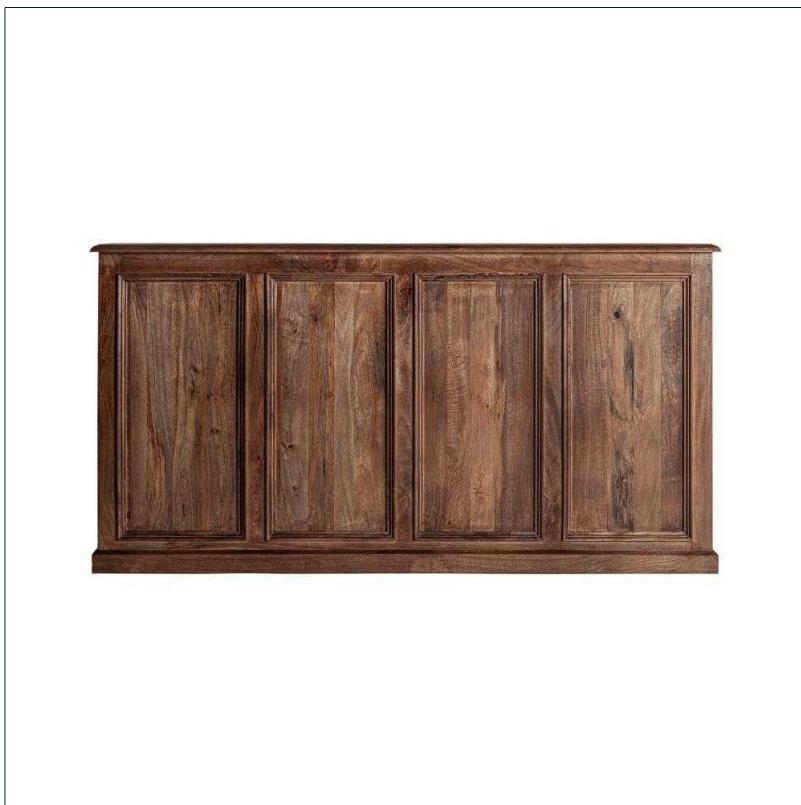

VICAL

Ref. 35248 AGEN DESK

COMPOSITION

Railway wood in brown.

DIMENSIONS

Measurements (length x width x height):
206 x 55 x 108 cm.

Weight:
103,5 kg.

Included:
Wall hanging system.