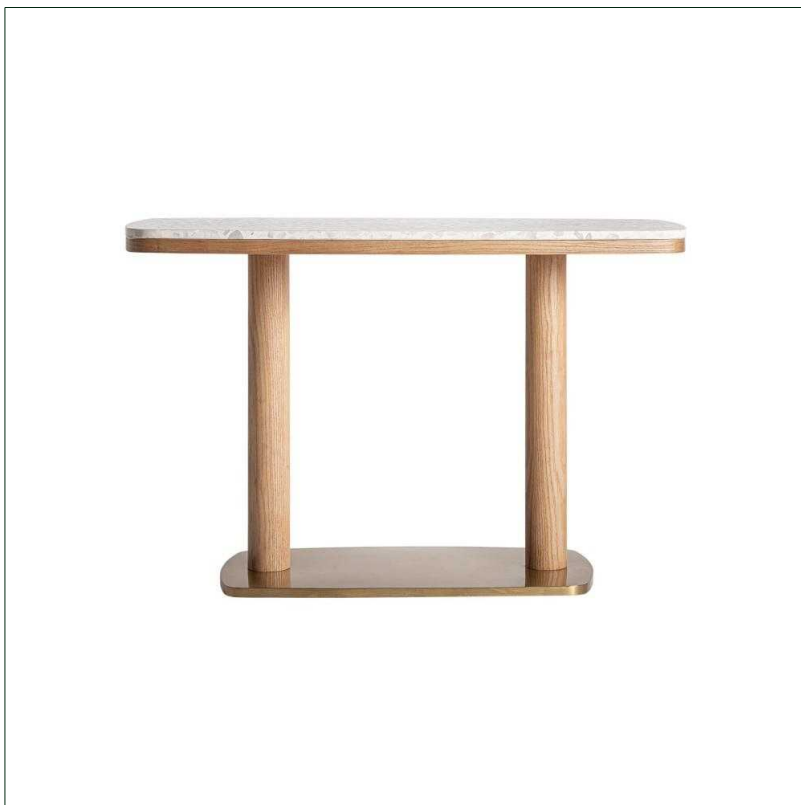

## Ref. 35604 BIRIEUX BAR TABLE

### COMPOSITION

Terrazzo in white, combined with stainless steel in gold and oak wood in light brown.

### DIMENSIONS

Measurements (length x width x height):  
120 x 60 x 77 cm.

Weight:  
82,5 kg.

Legs dimensions:  
80X41X76 cm.

Edge table to leg:  
18 cm.

Board thickness:  
5 cm.

Detachable parts:  
board

Supported Weight:  
20 kg.