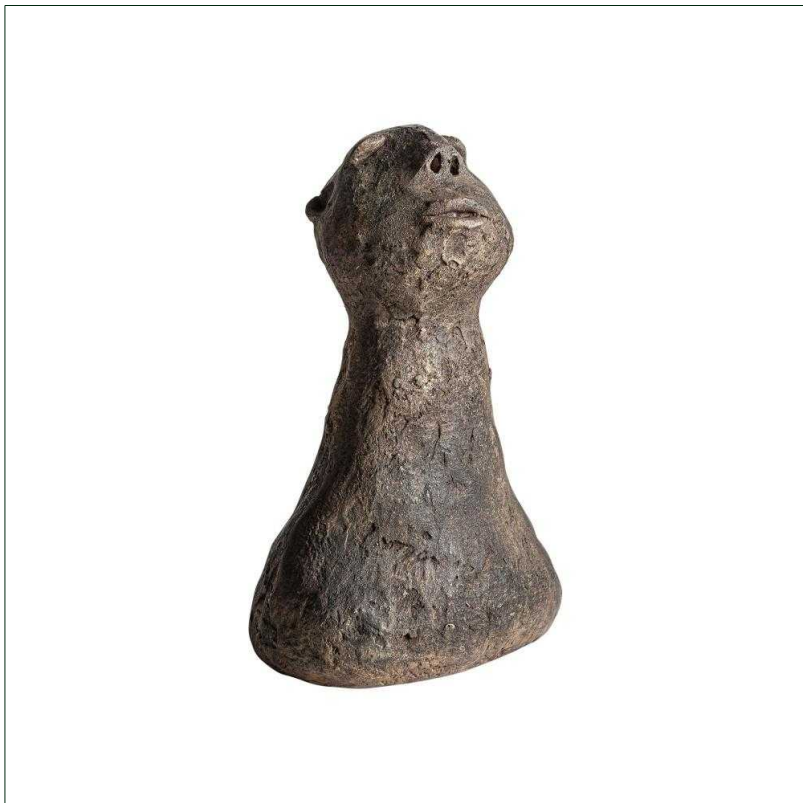

Ref. 35532 BLASSE BUST

COMPOSITION

Resin in brown with a distressed finish.

DIMENSIONS

Measurements (length x width x height):
17 x 11 x 24,5 cm.

Weight:
0,6 kg.

Cleaning instructions:
Clean with a wet cloth with mild soap and watter