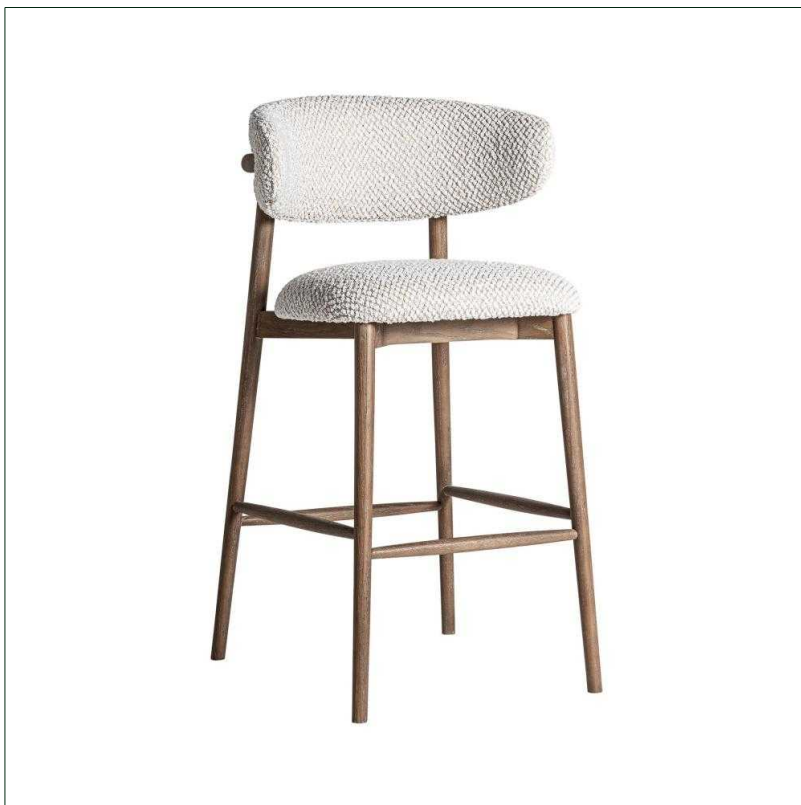

# VICAL

Ref. 35690 GERB STOOL

## COMPOSITION

Ash wood in brown, combined with polyester in beige.

## DIMENSIONS

Measurements (length x width x height):  
58,5 x 56 x 105 cm.

Weight:  
8,5 kg.

Legs dimensions:  
3.5X3.5X68 cm.

Seat size:  
51X51X7 cm.

Height floor to seat:  
77 cm.

Height floor to armrest:  
102 cm.

Backrest size:  
34X4X25 cm.

Supported Weight:  
100 kg.

Number of seats:  
1

Packaging	Type	Units/Box	Content	Volume	Length	Wide	High	Weigth (Kg)
	CARTON	1	PRODUCT	0.406	61	61	1.10	12,1