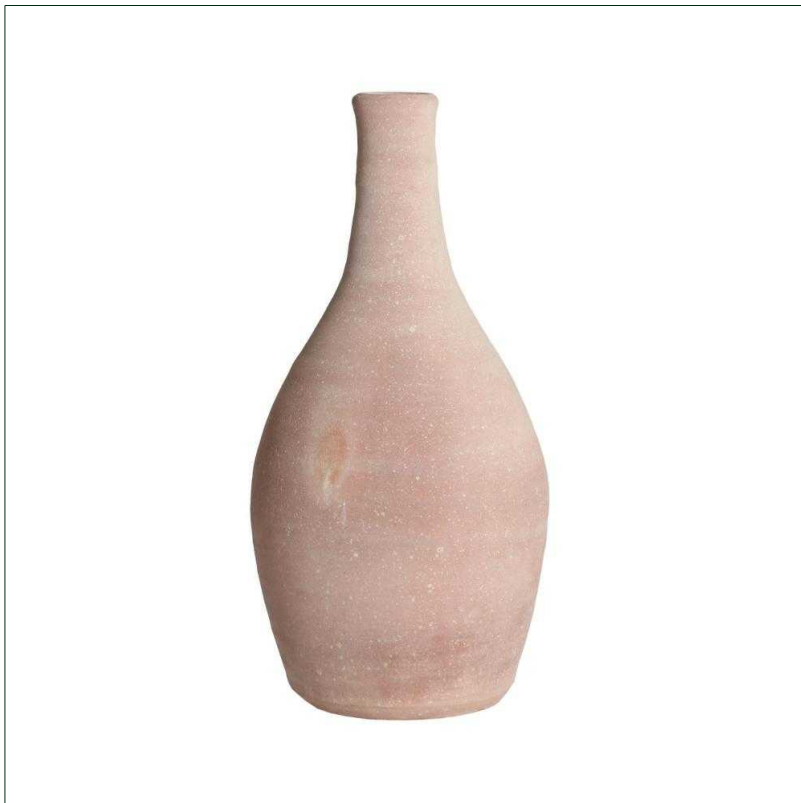

Ref. 35761 HALLE VASE

#### UNIQUE PIECE

#### COMPOSITION

Clay in brown tones.