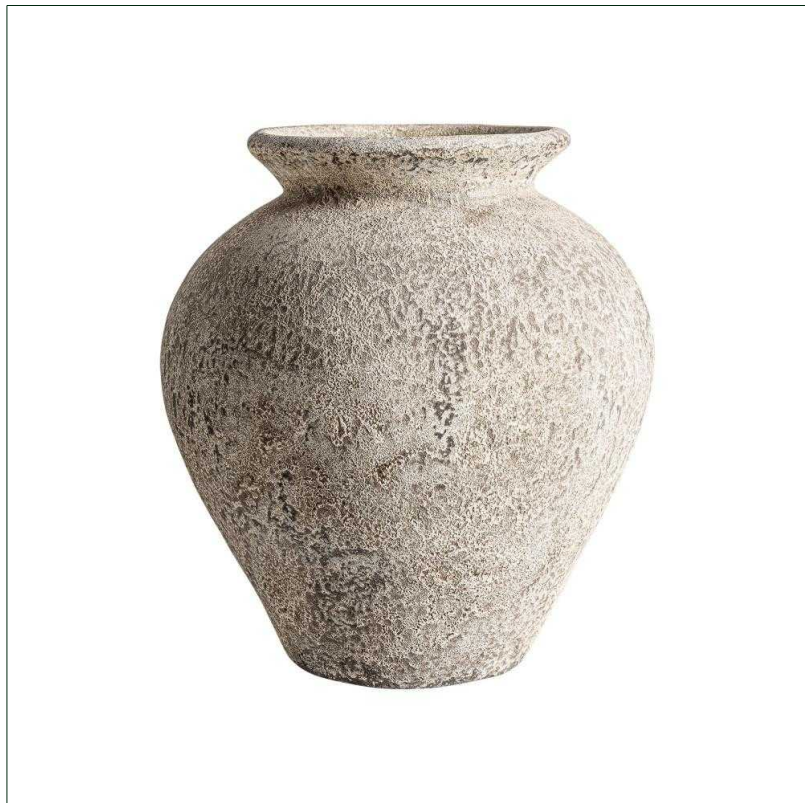

Ref. 35432 SAHENE VASE

#### UNIQUE PIECE

#### COMPOSITION

Ceramics in light brown with a distressed finish.