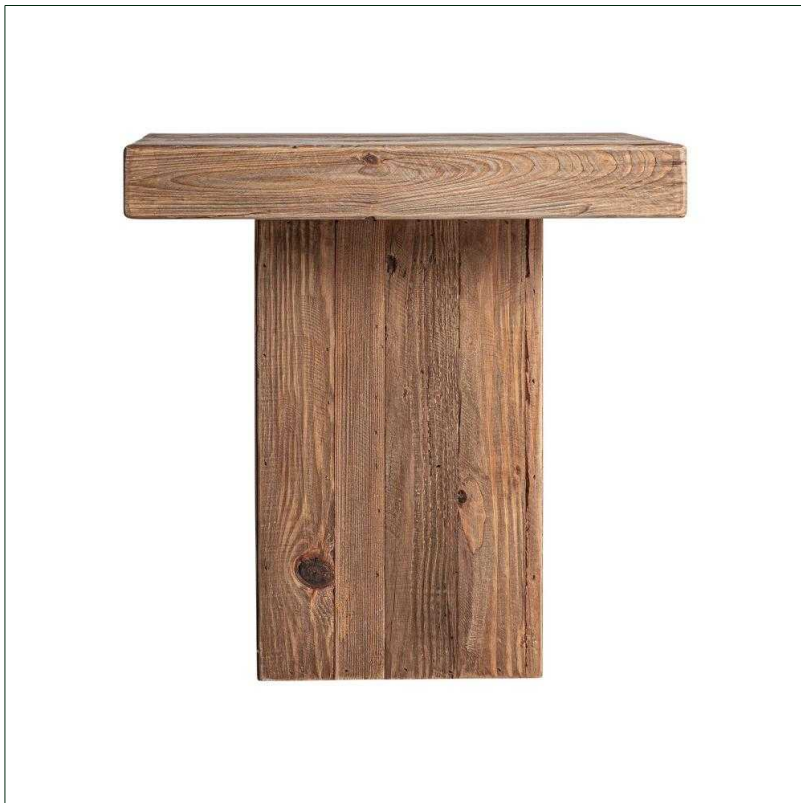

VICAL

Ref. 35872 BREIVE SIDE TABLE

COMPOSITION

Recycled pine wood in brown with a distressed finish.

Artisanal hand made. Differences in shades, tones or certain imperfections (knots, marks, cracks) are considered as a added value that makes this piece as unique.

DIMENSIONS

Measurements (length x width x height):
60 x 60 x 60 cm.

Weight:
21,0 kg.

Legs dimensions:
32x32x52 cm.

Edge table to leg:
14 cm.

Board thickness:
8 cm.

Detachable parts:
board

Supported Weight:
50 kg.