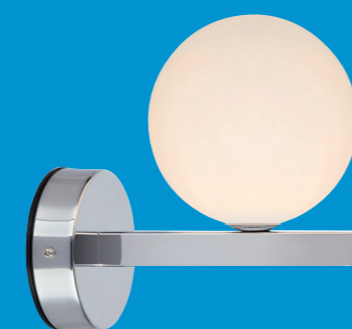

STREAM
DESIGN BY MARKSLÖJD