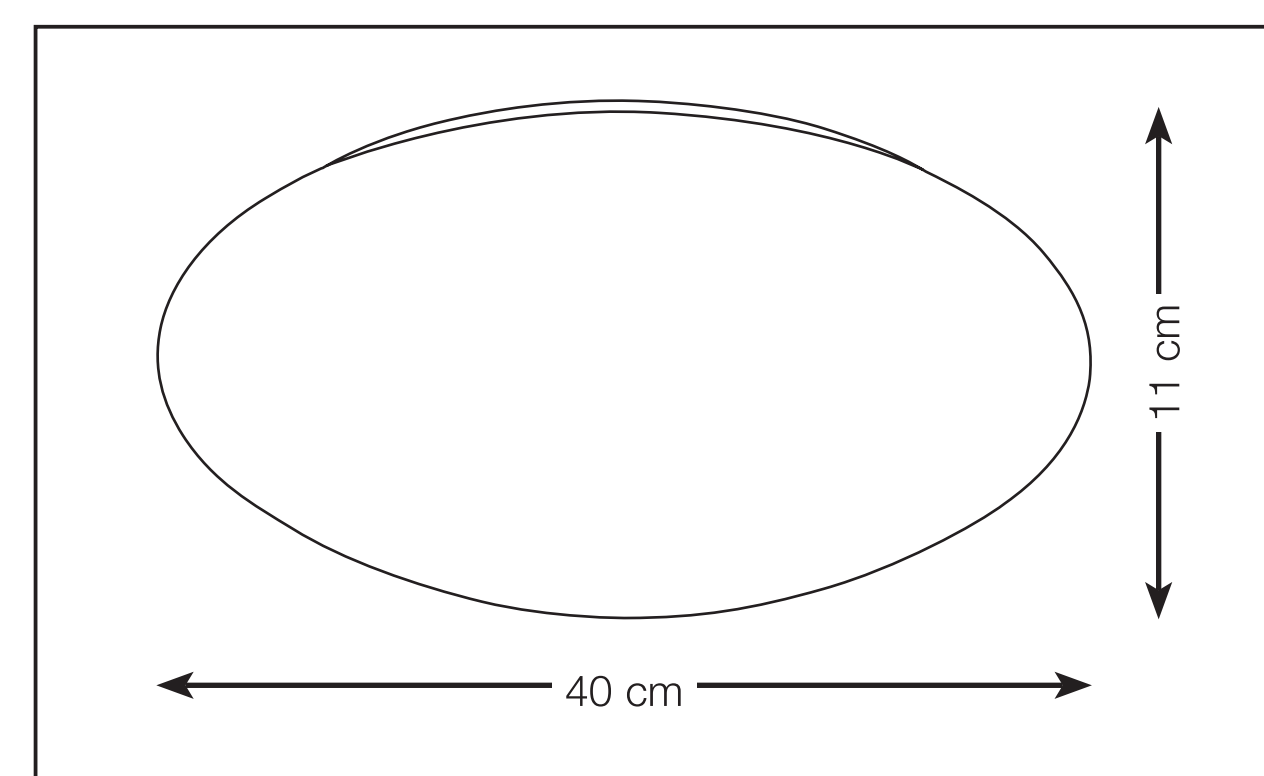

PLAIN

ART. NR 108064 - WHITE

7 330024 597990

Made in China
www.markslويد.com
© Markslويد

5 YEARS LED GUARANTEE

INDOOR

LED

20W

1700 Lm

2800-3000K

120°

RA ≥80

15 000 h

IP44

230V

PLAIN

DESIGN BY MARKSLÖJD

Lights of Scandinavia