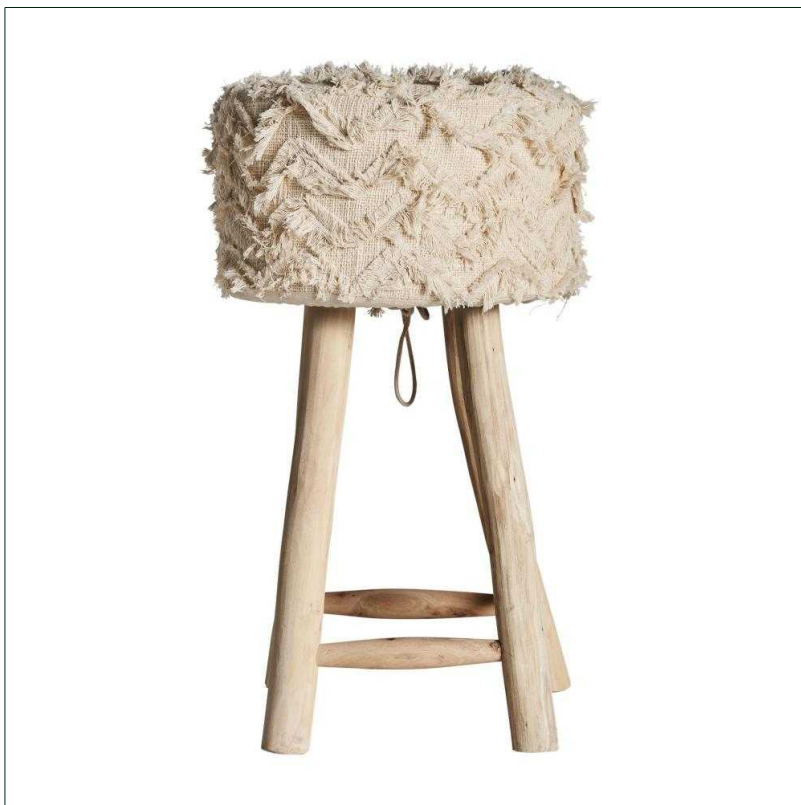

# VICAL

Ref. 33697 MITTET STOOL

## COMPOSITION

Cotton in cream, combined with natural fiber in light brown with a natural finish.

## DIMENSIONS

Measurements (length x width x height):  
40 x 40 x 70 cm.

Weight:  
7,0 kg.

Legs dimensions:  
6x6x49 cm.

Seat size:  
40x40x21 cm.

Height floor to seat:  
70 cm.

Footrest to floor:  
12,5 cm.