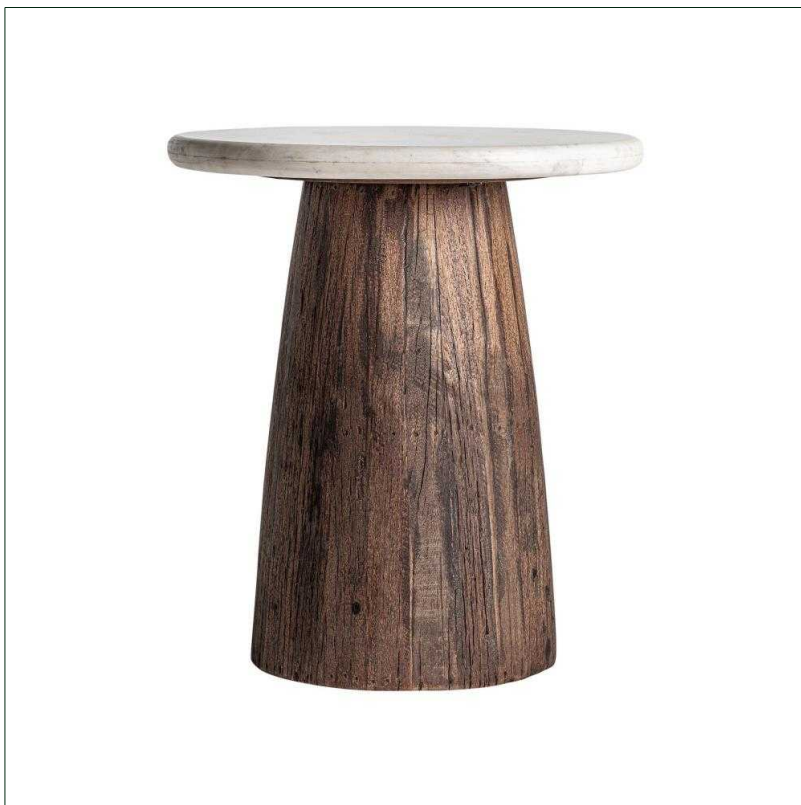

# VICAL

Ref. 36193 SKORUP SIDE TABLE

## COMPOSITION

Reclaimed wood in brown with a distressed finish, combined with marble in white.

## DIMENSIONS

Measurements (length x width x height):  
45 x 45 x 50 cm.

Weight:  
14,7 kg.

Legs dimensions:  
29,5x29,5x47 cm.

Edge table to leg:  
10 cm.

Board thickness:  
3 cm.

Detachable parts:  
legs

Supported Weight:  
15 kg.