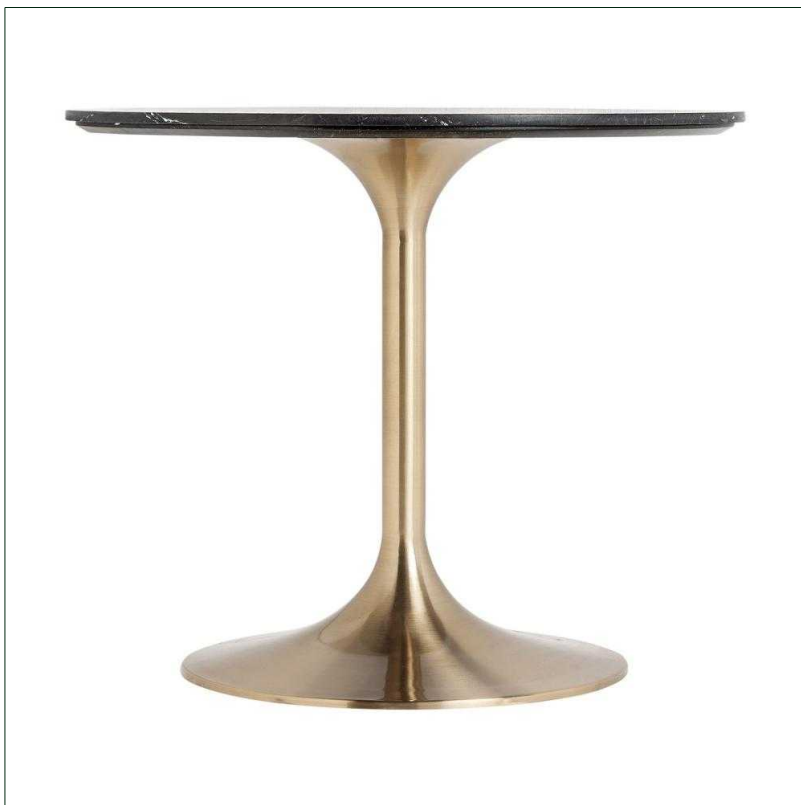

VICAL

Ref. 32772 KELHEIM BAR TABLE

COMPOSITION

Porcelain tile in black, combined with steel in gold.

DIMENSIONS

Measurements (length x width x height):
90 x 90 x 76 cm.

Weight:
34,4 kg.

Legs dimensions:
60x60x73 cm.

Edge table to leg:
40 cm.

Board thickness:
1 PORCELANICO MAS 1,5 MADERA cm.

Detachable parts:
legs

Number of diners:
4

Supported Weight:
60 kg.

Packaging	Type	Units/Box	Content	Volume	Length	Wide	High	Weigth (Kg)
	CARTON	1		0.32	63	63	78	17,9
	CARTON	1		0.1	1.00	10	1.00	34,1