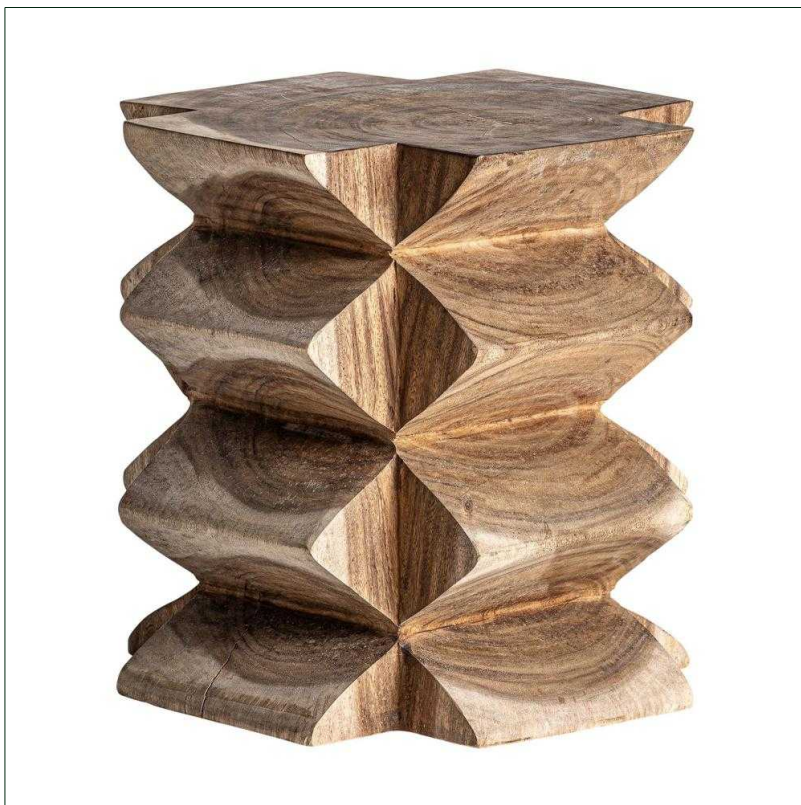

# VICAL

Ref. 32521 SAKALLI SIDE TABLE

## COMPOSITION

Suar wood in brown.