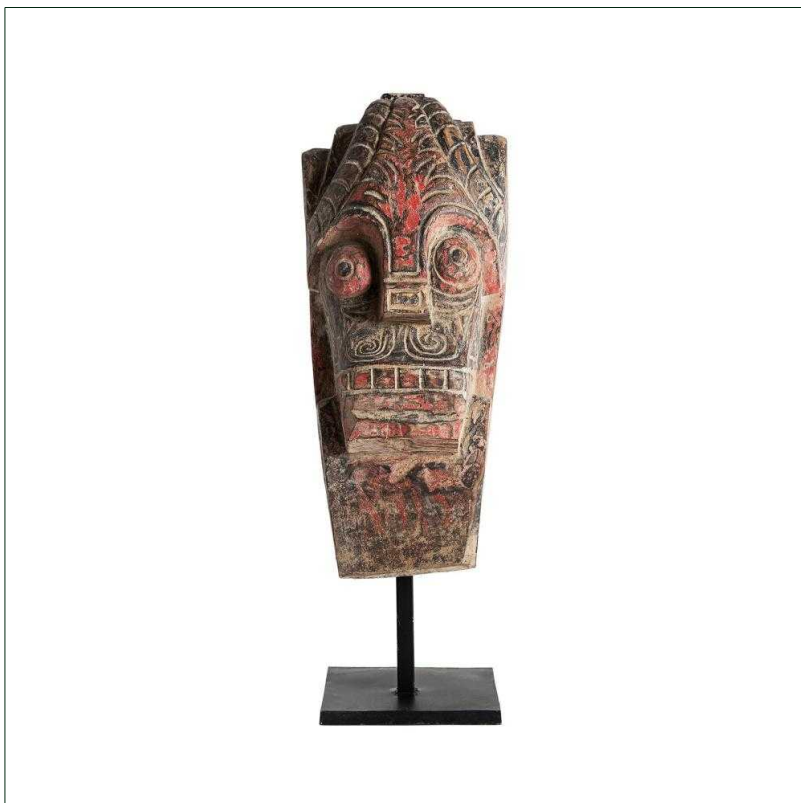

Ref. 36394 DECORATIVE FIGURE

UNIQUE PIECE

COMPOSITION

Wood in brown tones with a distressed finish, combined with iron in black.

DIMENSIONS

Measurements (length x width x height):
42 x 34 x 90 cm.

Weight:
24,0 kg.