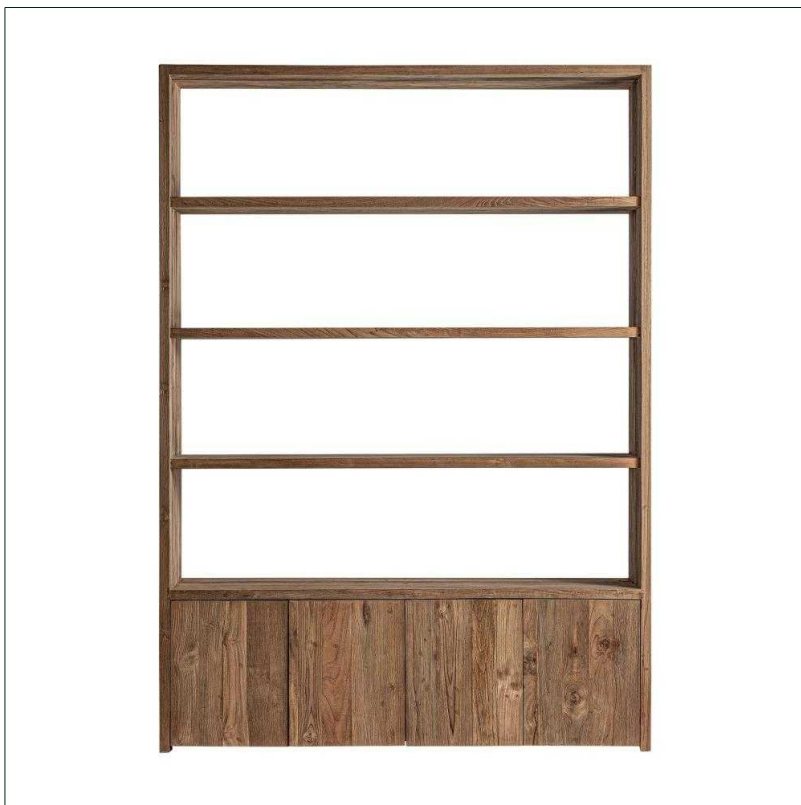

VICAL

Ref. 35681 LOUHANS BOOKCASE

COMPOSITION

Teak wood in brown.

Artisanal hand made. Differences in shades, tones or certain imperfections (knots, marks, cracks) are considered as a added value that makes this piece as unique.

DIMENSIONS

Measurements (length x width x height):
150 x 40 x 210 cm.

Weight:
126,4 kg.

Number of doors:
4

Interior space:
(2) 67X35X39 cm.

Number of shelves:
3

Type of shelves:
fixed

Height between shelves:
37 cm.

Legs dimensions:
3X3X40 cm.

Board thickness:
3 cm.

Supported Weight:
80 kg.

Packaging	Type	Units/Box	Content	Volume	Length	Wide	High	Weigth (Kg)
	WRAPPED	1	PRODUCT	1.26	1.52	42	2.12	128,0