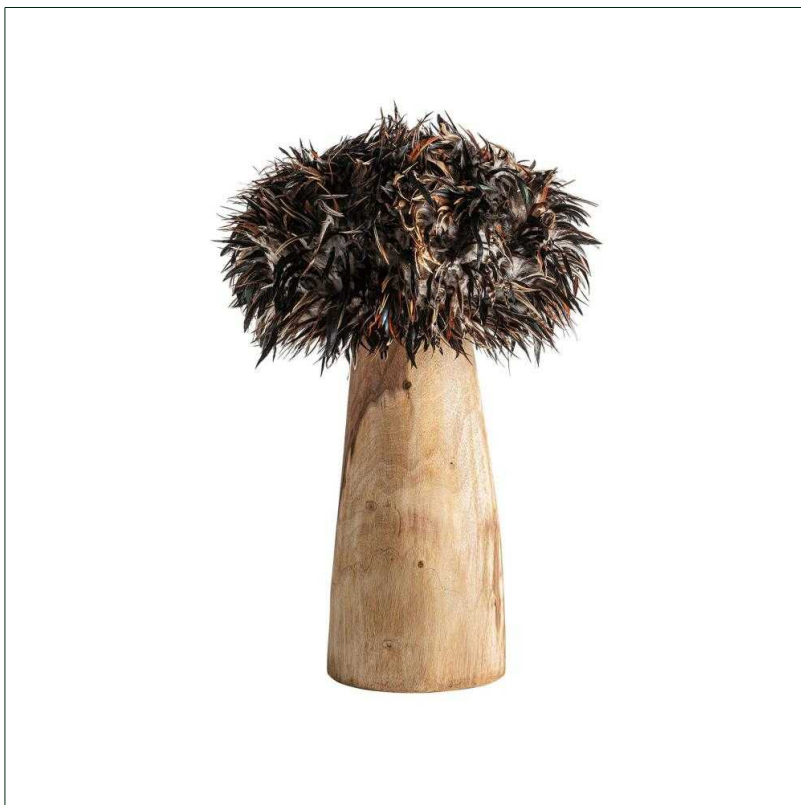

VICAL

Ref. 21998 GHEDAS TABLE LAMP

COMPOSITION

Teak wood in light brown with a distressed finish, combined with feathers in brown.

Artisanal hand made. Differences in shades, tones or certain imperfections (knots, marks, cracks) are considered as an added value that makes this piece unique.

DIMENSIONS

Measurements (length x width x height):

50 x 50 x 75 cm.

32 x 32 x 59 cm.

50 x 50 x 26 cm.

Weight:

35,5 kg.

Bulb base: