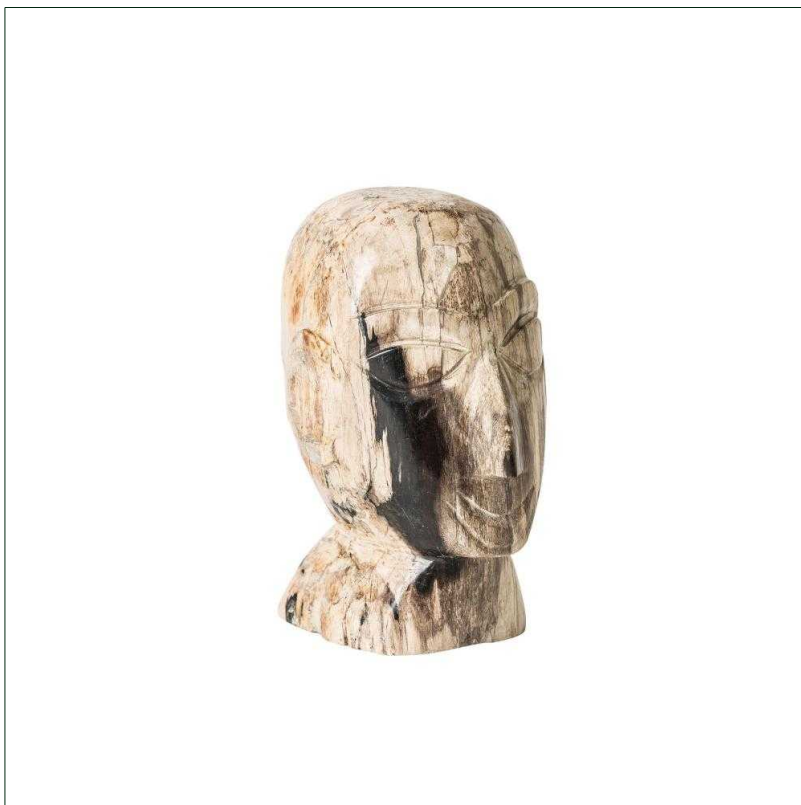

VICAL

Ref. 24873 BELLE BUST

UNIQUE PIECE

COMPOSITION

Petrified wood in brown with a distressed finish in black with a distressed finish.

DIMENSIONS

Measurements (length x width x height):
20 x 16 x 24 cm.

Weight:
10,6 kg.