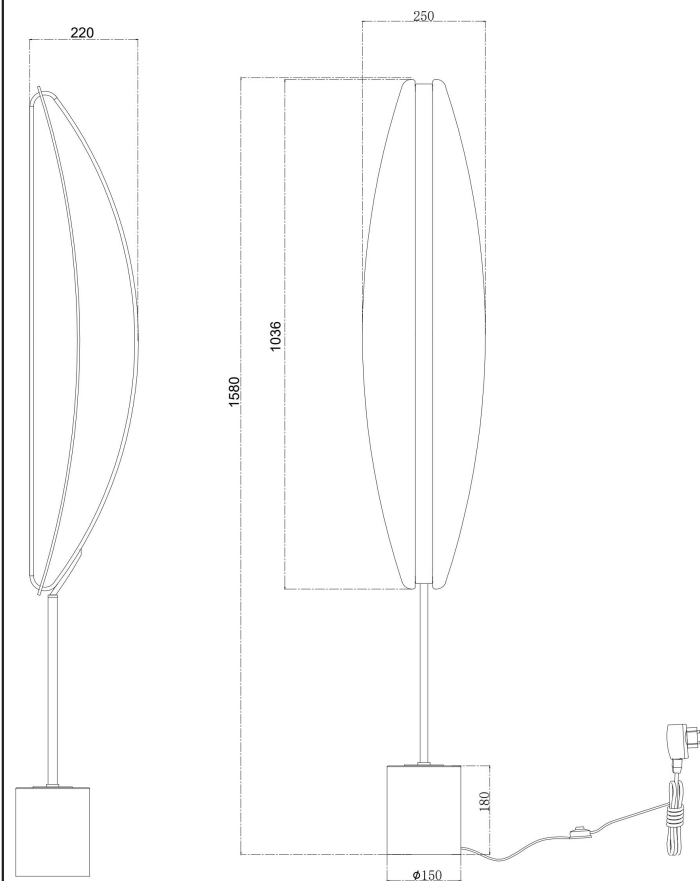

NO.1

NO.2

MAX 33W
1 980 Lumen

Model: MOD281FL-L33BS3K

Collection: Modern

Series: Breeze
Stehleuchte

This product contains a light source of the energy efficiency class G