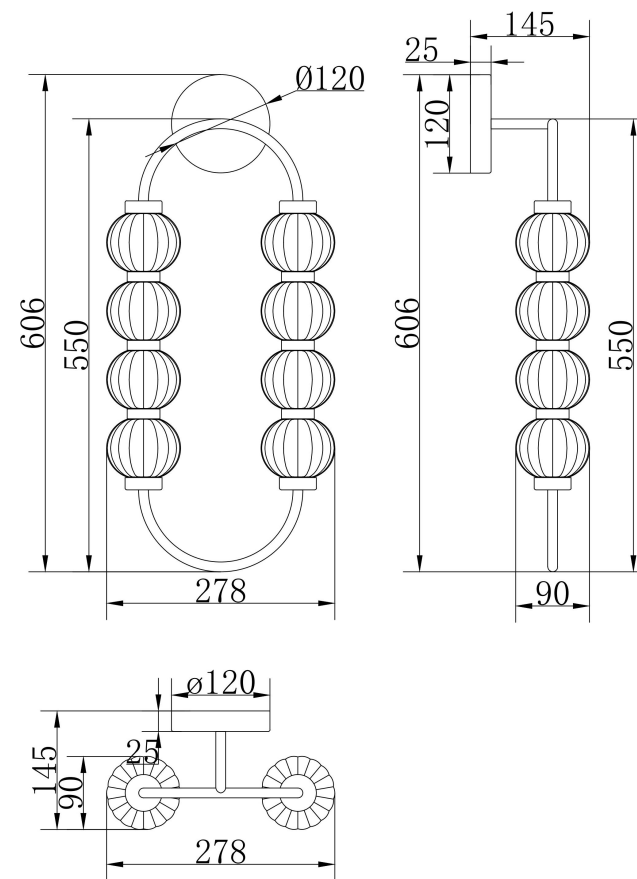

Instruction

MOD555WL-L11G3K

MAX 16W
800 Lumen

Model: MOD555WL-L11G3K

Collection: Modern

Series: Amulet

This product contains a light source of the energy efficiency class F