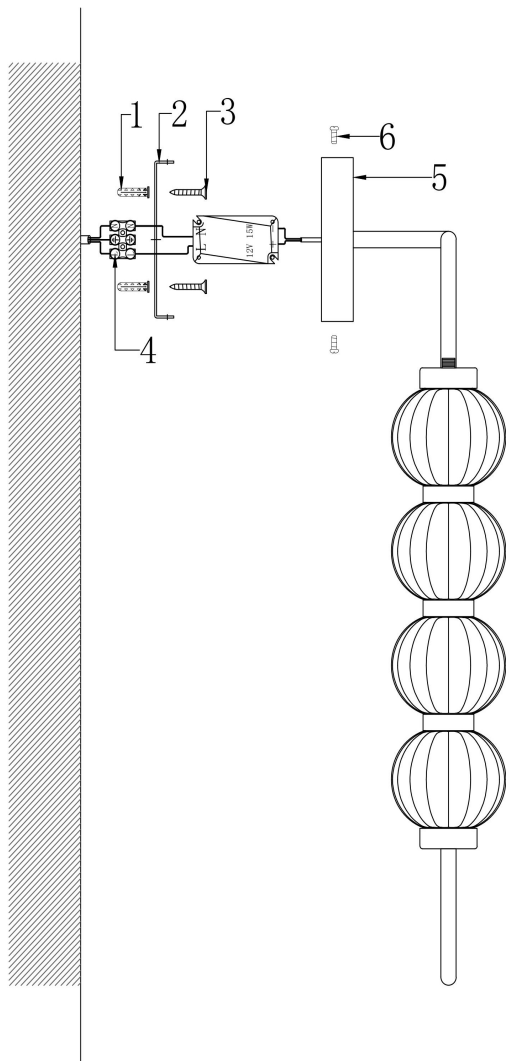

Instruction

MOD555WL-L11G3K

MAX 16W
800 Lumen

Model: MOD555WL-L11G3K

Collection: Modern

Series: Amulet

This product contains a light source of the energy efficiency class F