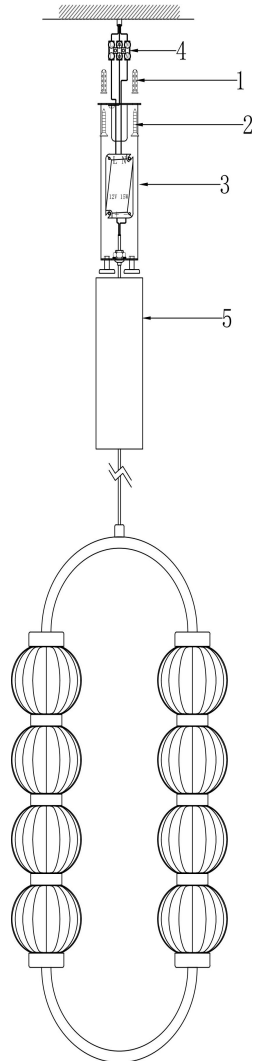

Instruction

MOD555PL-L11G3K

MAX 16W
700 Lumen

Model: MOD555PL-L11G3K

Collection: Modern

Series: Amulet

Pendant Lamps

This product contains a light source of the energy efficiency class F