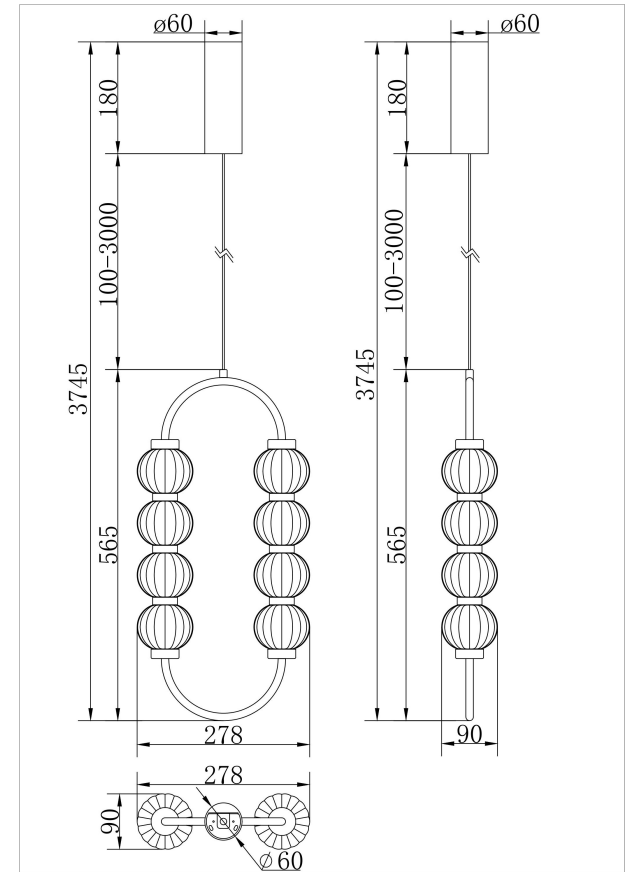

Instruction

MOD555PL-L11G3K

MAX 16W
700 Lumen

Model: MOD555PL-L11G3K

Collection: Modern

Series: Amulet

Pendant Lamps

This product contains a light source of the energy efficiency class F