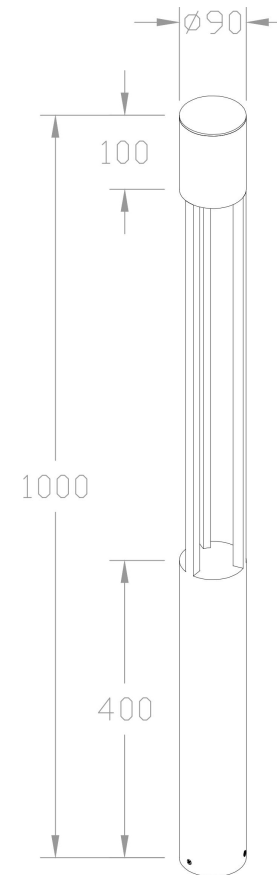

## O427FL-L12GF3K

MAX 12W  
1 000 Lumen

Model: O427FL-L12GF3K

Collection: Outdoor

Series: Mill  
Landschaftslampe

This product contains a light source of the energy efficiency class F