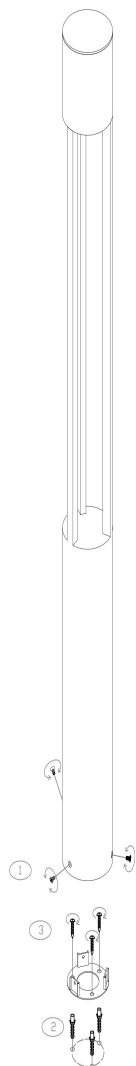

# Instruction

## O427FL-L12GF3K

MAX 12W  
1 000 Lumen

Model: O427FL-L12GF3K

Collection: Outdoor

Series: Mill  
Landschaftslampe

This product contains a light source of the energy efficiency class F