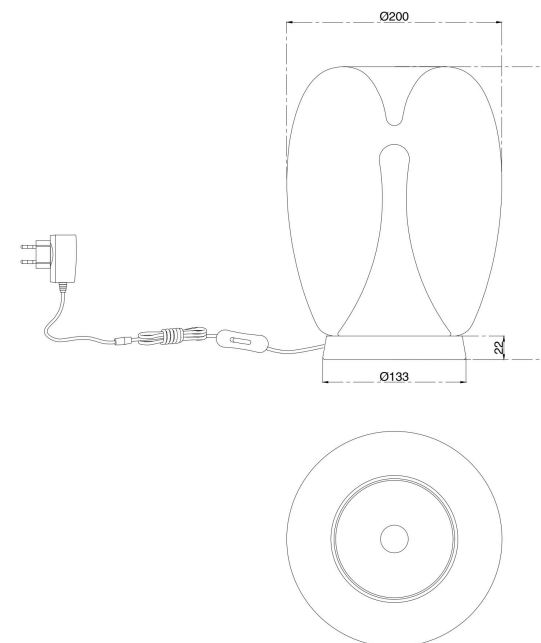

NO.1

NO.2

NO.3

MAX 9W
800 Lumen

Model: MOD282TL-L15G3K1
Collection: Modern
Series: Splash
Table Lamps

This product contains a light source of the energy efficiency class G