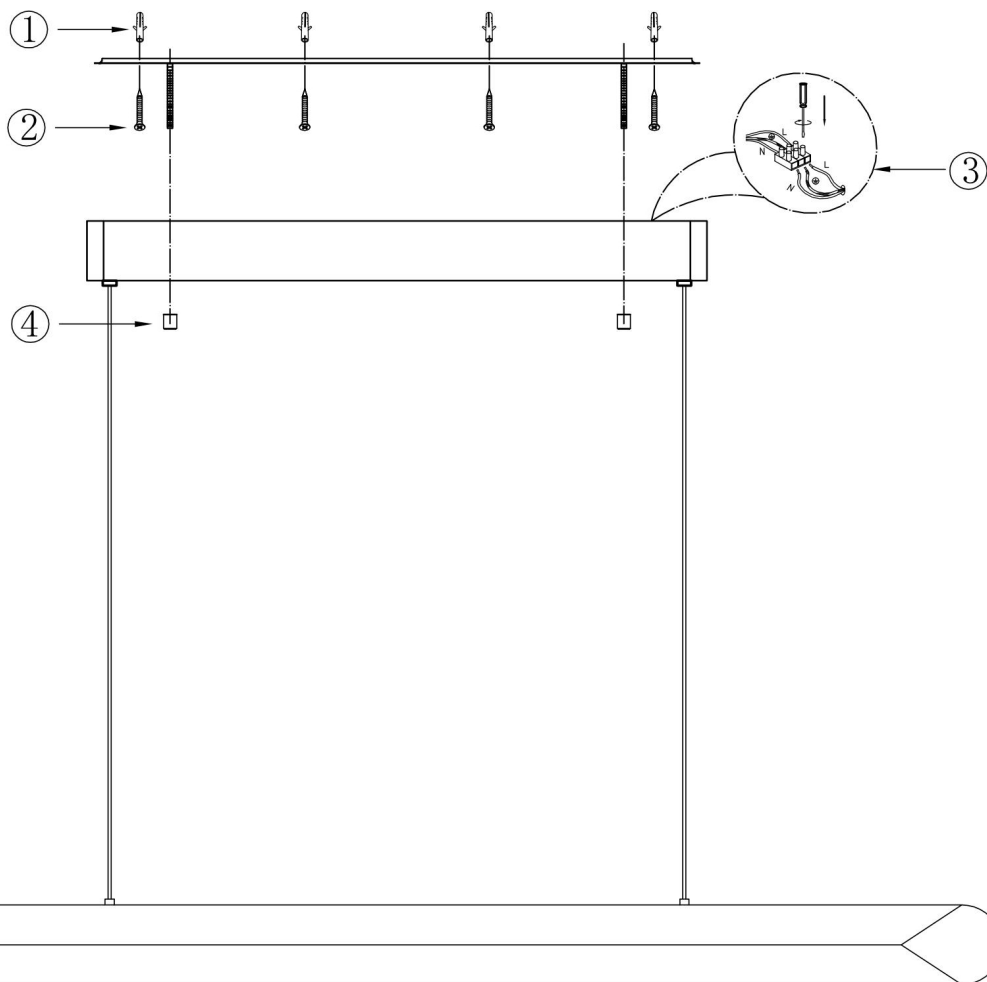

Instruction

MOD276PL-L40W3K

MAX 40W
2 500 Lumen

Model: MOD276PL-L40W3K

Collection: Modern

Series: Motion

Pendant Lamps

This product contains a light source of the energy efficiency class G