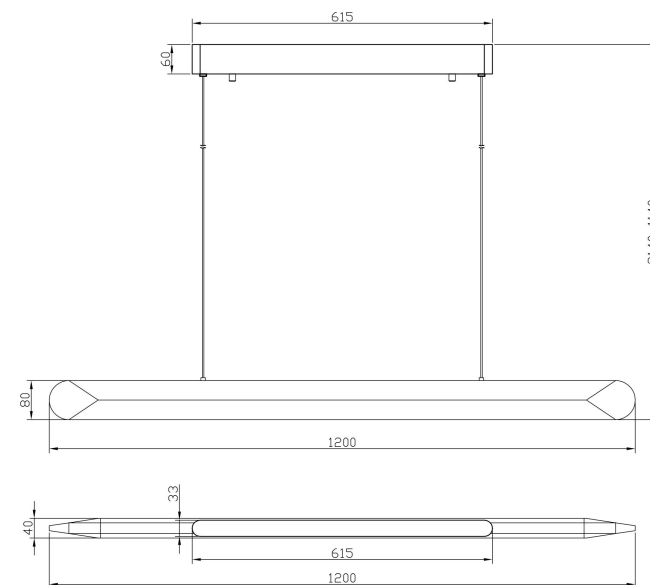

Instruction

MOD276PL-L40W3K

MAX 40W
2 500 Lumen

Model: MOD276PL-L40W3K

Collection: Modern

Series: Motion

Pendant Lamps

This product contains a light source of the energy efficiency class G