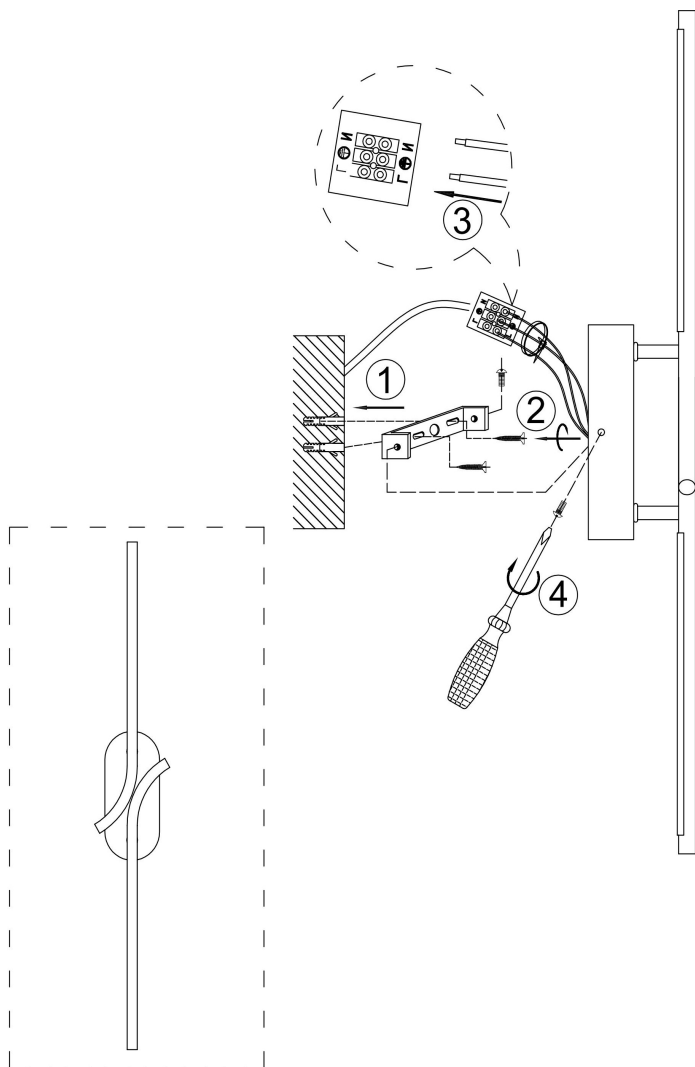

## MOD256WL-L5B3K

MAX 6W  
170 Lumen

Model: MOD256WL-L5B3K

Collection: Modern

Series: Renaissance

Wall Lamps

This product contains a light source of the energy efficiency class B