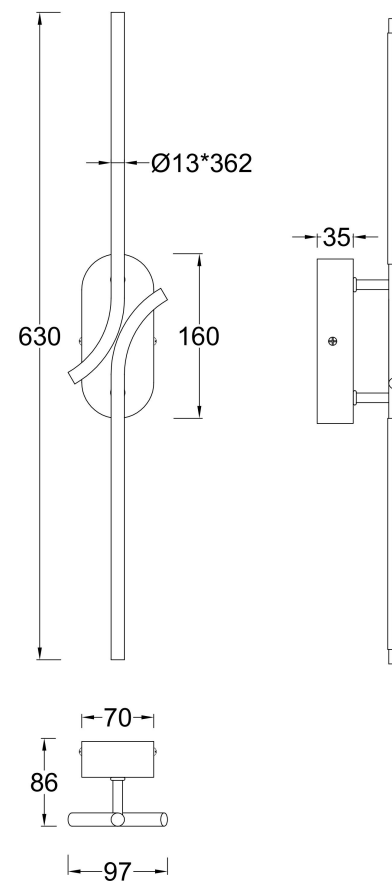

## MOD256WL-L5B3K

MAX 6W  
170 Lumen

Model: MOD256WL-L5B3K

Collection: Modern

Series: Renaissance

Wall Lamps

This product contains a light source of the energy efficiency class B