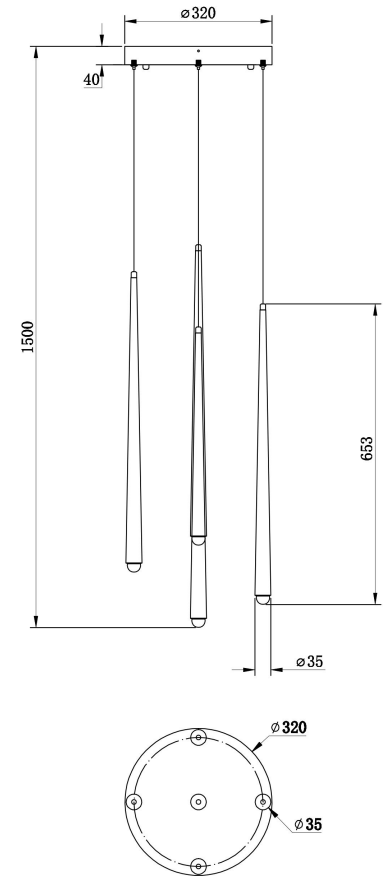

## MOD132PL-L30BSK

MAX 31W  
2 250 Lumen

Model: MOD132PL-L30BSK  
Collection: Modern  
Series: Cascade  
Pendant Lamps

This product contains a light source of the energy efficiency class F