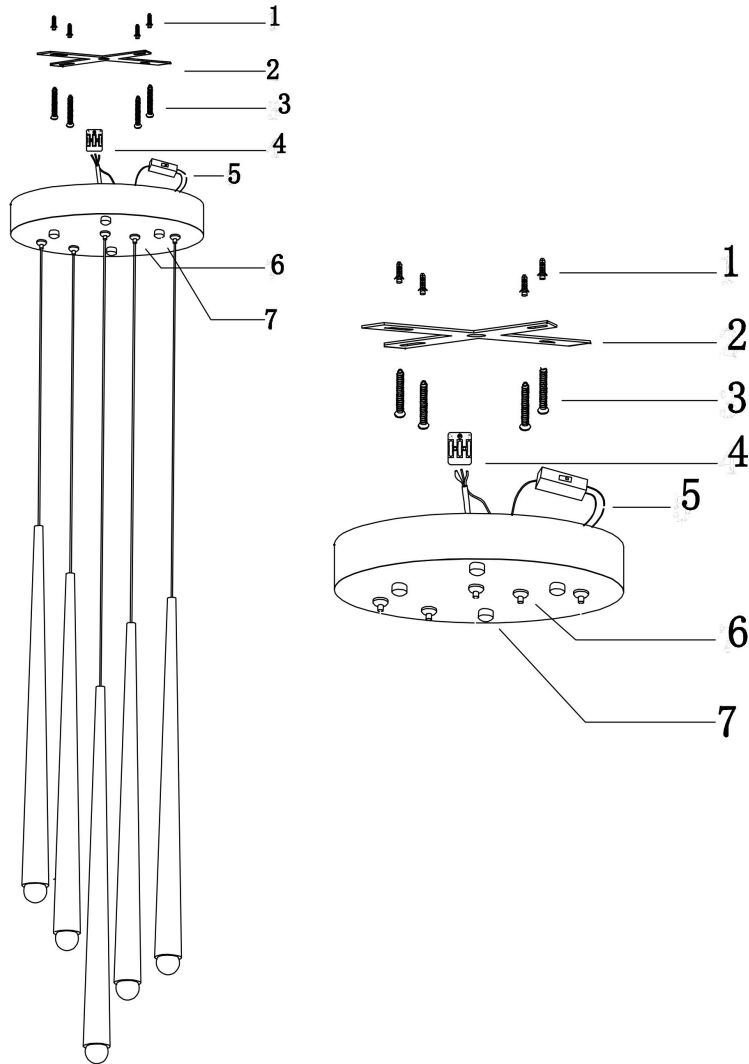

## MOD132PL-L30BSK

MAX 31W  
2 250 Lumen

Model: MOD132PL-L30BSK  
Collection: Modern  
Series: Cascade  
Pendant Lamps

This product contains a light source of the energy efficiency class F