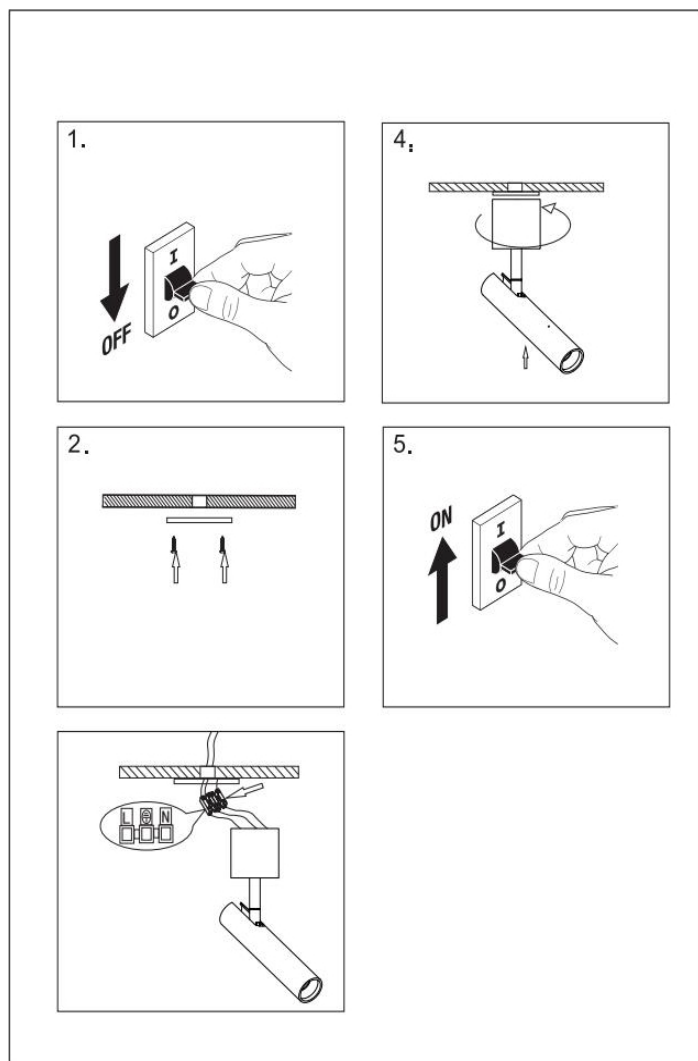

Instruction

C141CL-L125-6W3K-W

MAX 6W
290 Lumen

Model: C141CL-L125-6W3K-W

Collection: Ceiling

Series: Focus T

Ceiling Lamps

This product contains a light source of the energy efficiency class G