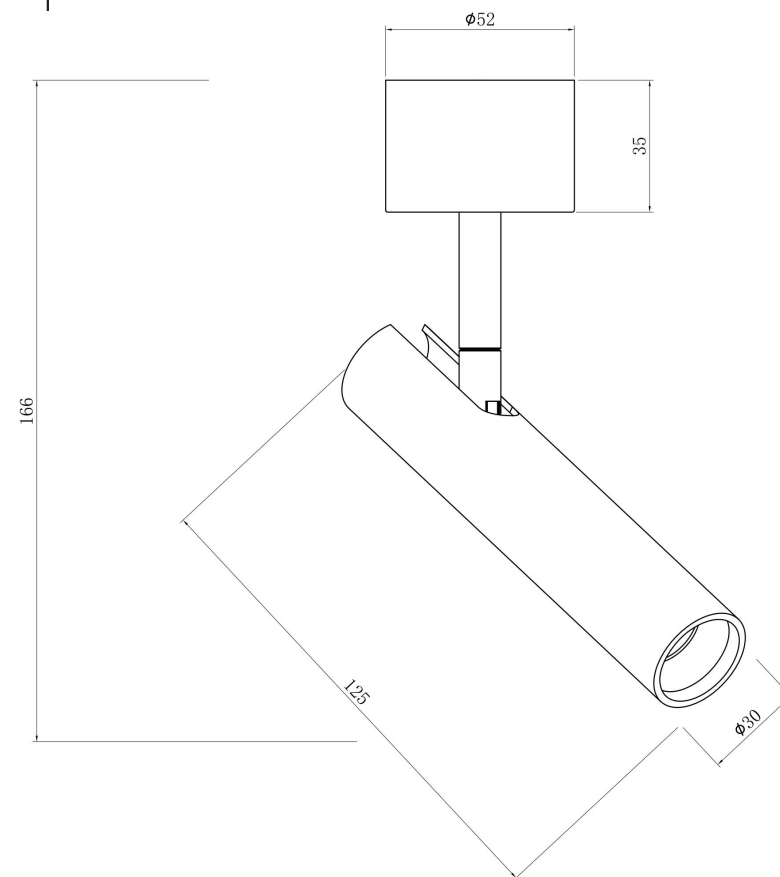

Instruction

C141CL-L125-6W3K-W

MAX 6W
290 Lumen

Model: C141CL-L125-6W3K-W

Collection: Ceiling

Series: Focus T

Ceiling Lamps

This product contains a light source of the energy efficiency class G