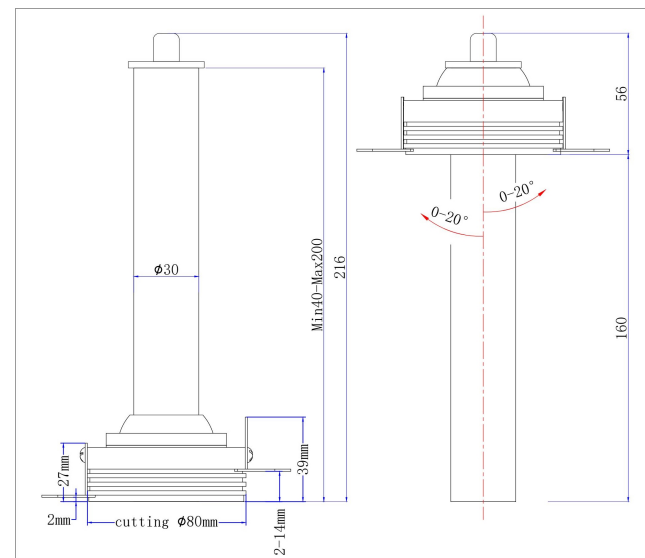

Instruction

C140TRS-L200-7W3K-W

MAX 7W
460 Lumen

Model: C140TRS-L200-7W3K-

Collection: Ceiling

Focus T
Recessed

This product contains a light source of the energy efficiency class G