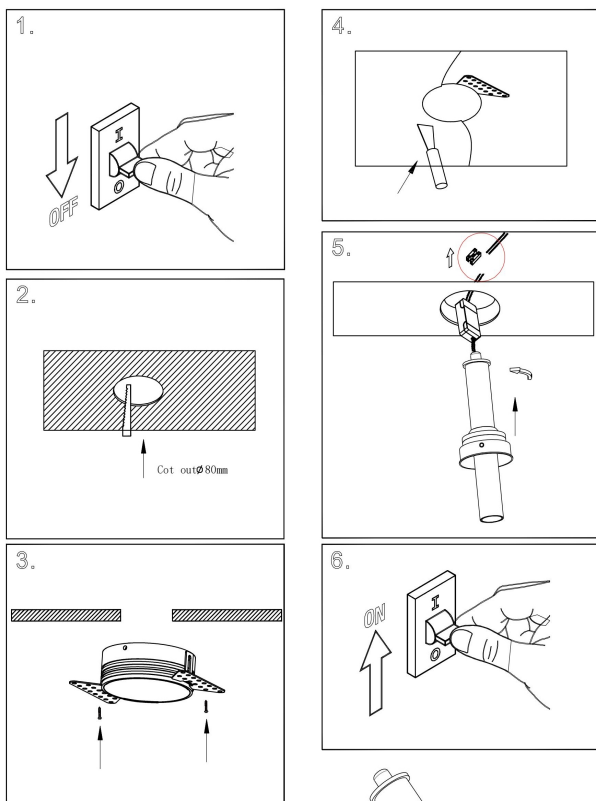

Instruction

C140TRS-L200-7W3K-W

MAX 7W
460 Lumen

Model: C140TRS-L200-7W3K-

Collection: Ceiling

Focus T
Recessed

This product contains a light source of the energy efficiency class G