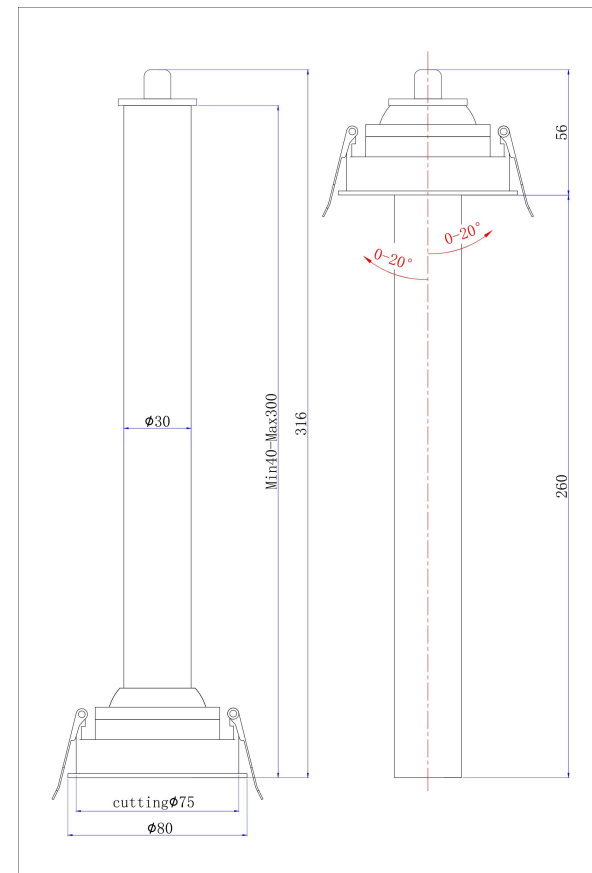

Instruction

C140RS-L300-7W3K-W

MAX 7W
460 Lumen

Model: C140RS-L300-7W3K-W

Collection: Ceiling

Focus T
Recessed

This product contains a light source of the energy efficiency class G