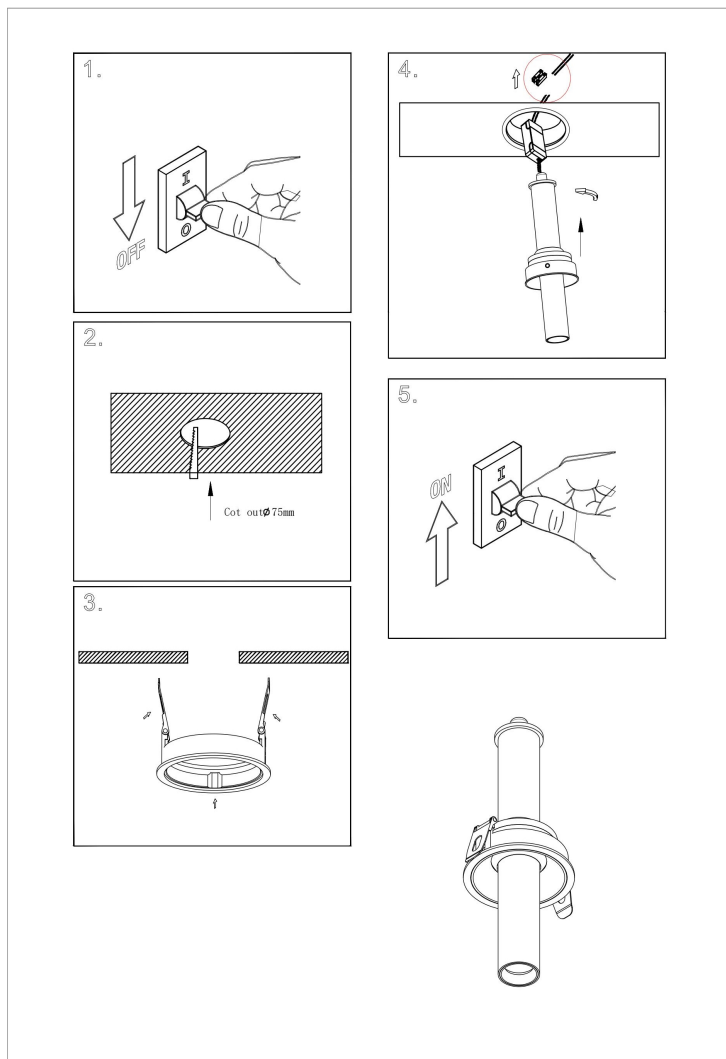

Instruction

C140RS-L300-7W3K-W

MAX 7W
460 Lumen

Model: C140RS-L300-7W3K-W

Collection: Ceiling

Focus T
Recessed

This product contains a light source of the energy efficiency class G