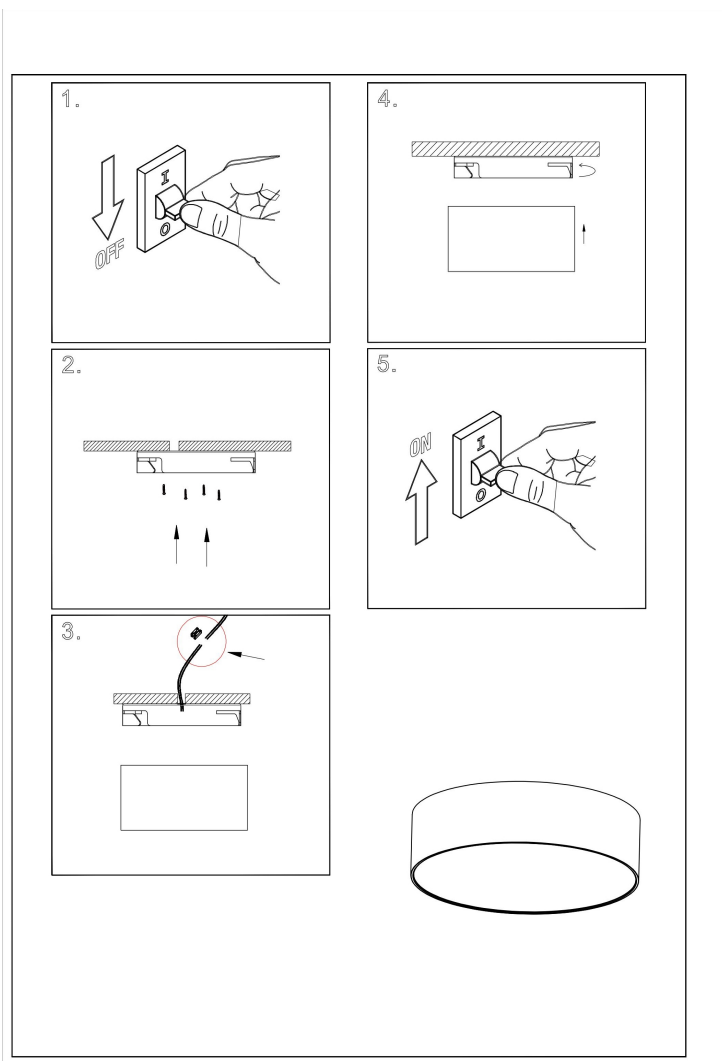

Instruction

C032CL-24W3K-RD-MG

MAX 24W
1 420 Lumen

Model: C032CL-24W3K-RD-
Collection: Ceiling
Series: Zon
Ceiling Lamps

This product contains a light source of the energy efficiency class G