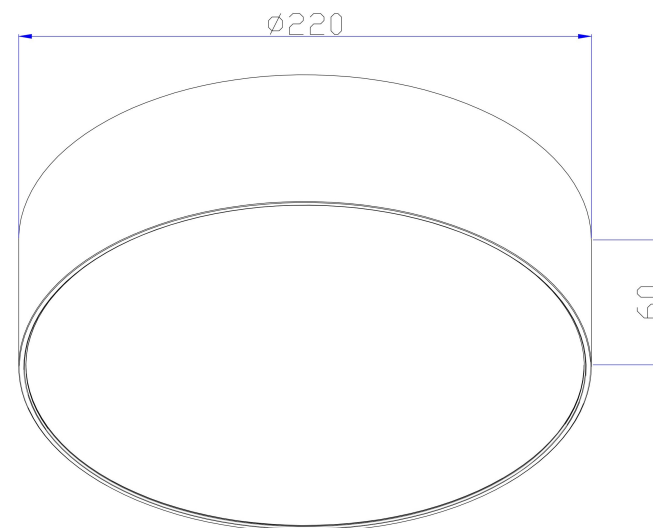

Instruction

C032CL-24W3K-RD-MG

MAX 24W
1 420 Lumen

Model: C032CL-24W3K-RD-
Collection: Ceiling
Series: Zon
Ceiling Lamps

This product contains a light source of the energy efficiency class G