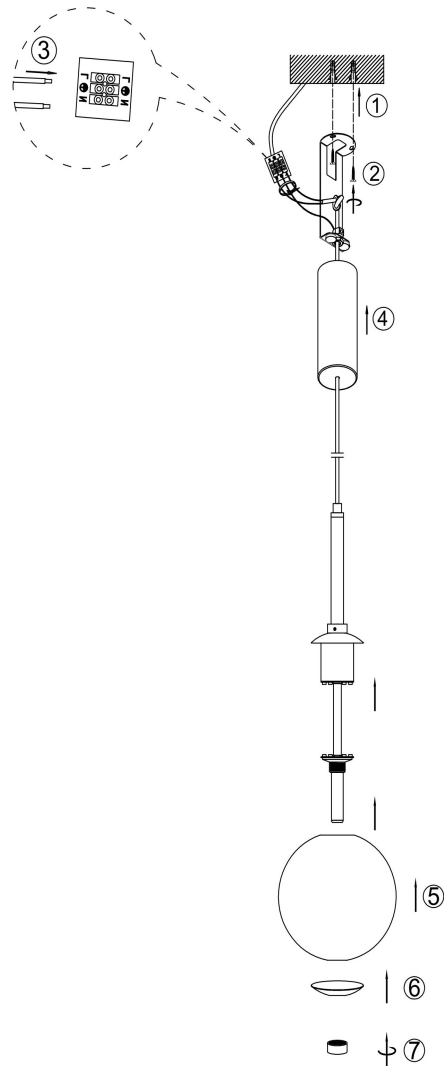

Instruction

Z020PL-L6B3K

MAX 7W
400 Lumen

Model: Z020PL-L6B3K
Collection: Table & Floor
Series: The Sixth Sense
Pendant Lamps

This product contains a light source of the energy efficiency class A