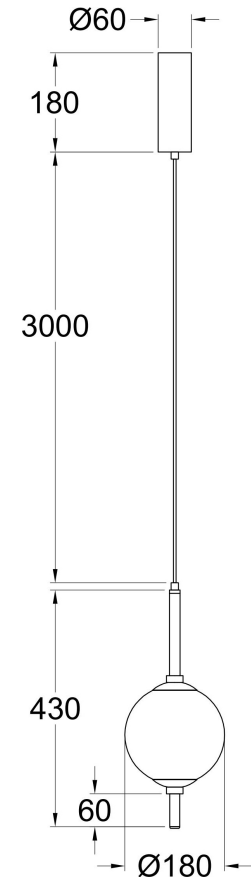

Instruction

Z020PL-L6B3K

MAX 7W
400 Lumen

Model: Z020PL-L6B3K
Collection: Table & Floor
Series: The Sixth Sense
Pendant Lamps

This product contains a light source of the energy efficiency class A