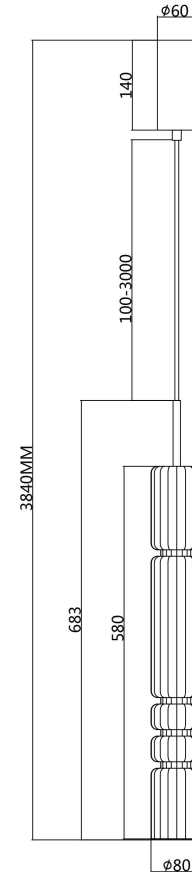

Instruction

MOD272PL-L12B3K

MAX 8W
920 Lumen

Model: MOD272PL-L12B3K

Collection: Modern

Series: Ordo

 Pendant Lamps

This product contains a light source of the energy efficiency class A