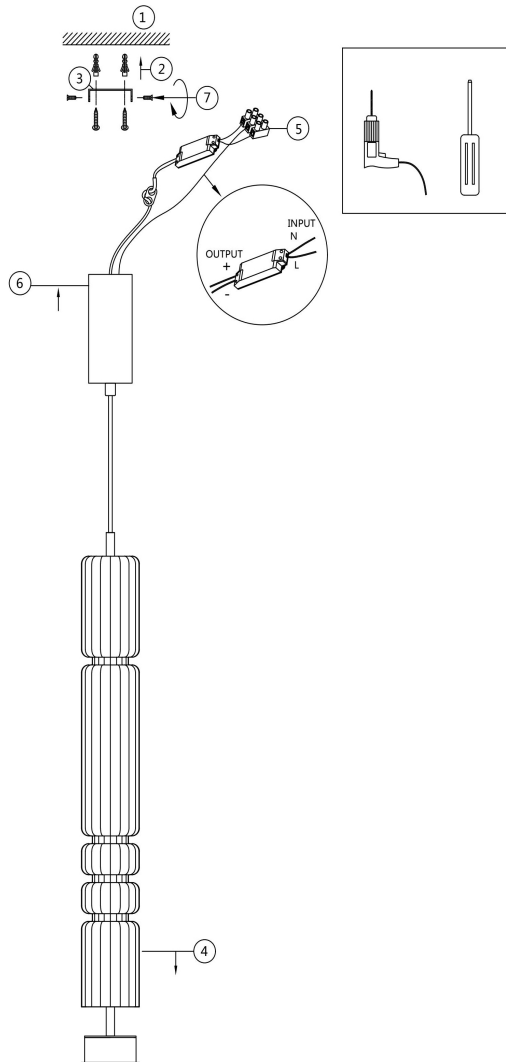

Instruction

MOD272PL-L12B3K

MAX 8W
920 Lumen

Model: MOD272PL-L12B3K

Collection: Modern

Series: Ordo

 Pendant Lamps

This product contains a light source of the energy efficiency class A