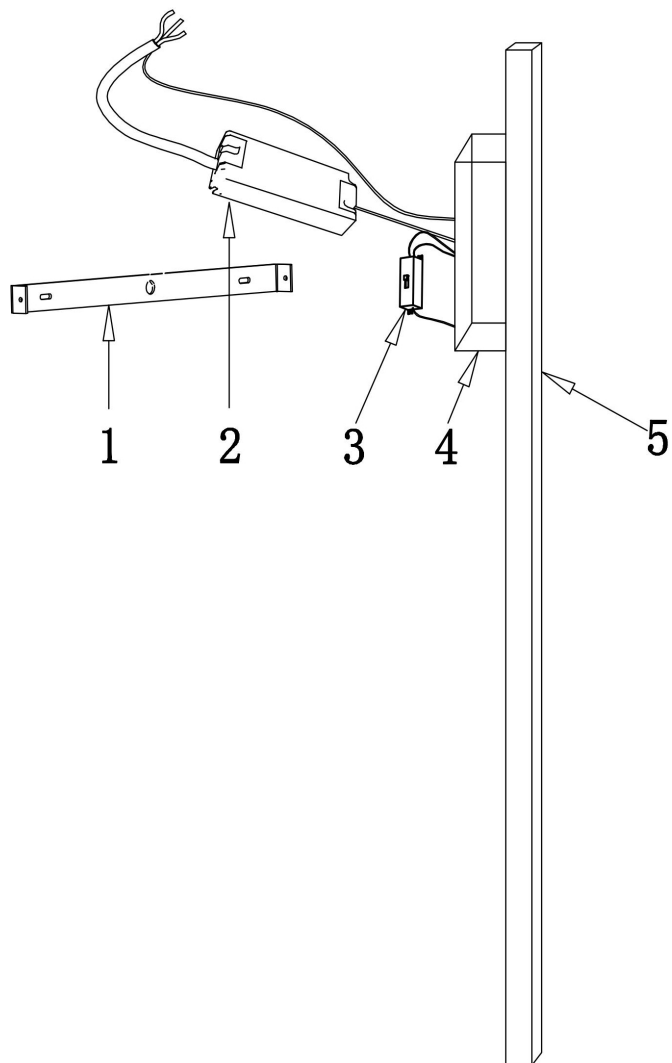

## Instruction

### MOD245WL-L24BSK

MAX 15W  
760 Lumen

Model: MOD245WL-L24BSK

Collection: Modern

Series: Halo

This product contains a light source of the energy efficiency class G