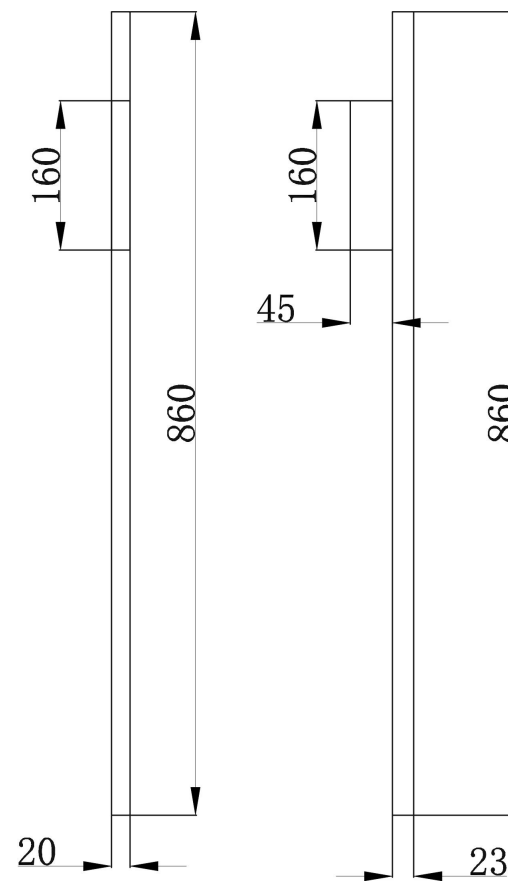

## Instruction

### MOD245WL-L24BSK

MAX 15W  
760 Lumen

Model: MOD245WL-L24BSK

Collection: Modern

Series: Halo

This product contains a light source of the energy efficiency class G